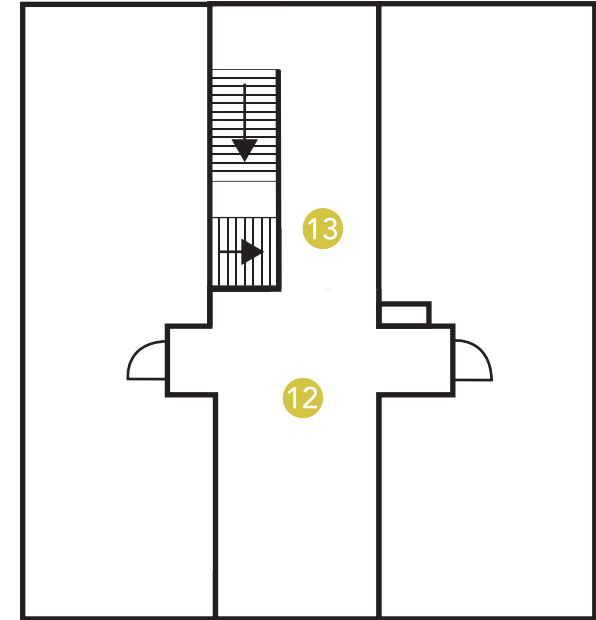

Herschel Close - Communal Lighting

Ground Floor

First Floor

Second Floor

Internal

- Non-LED Switched
- LED Sensor
- LED Sensor/Emergency Lighting
- Non-LED Emergency Lighting

External

- LED Sensor